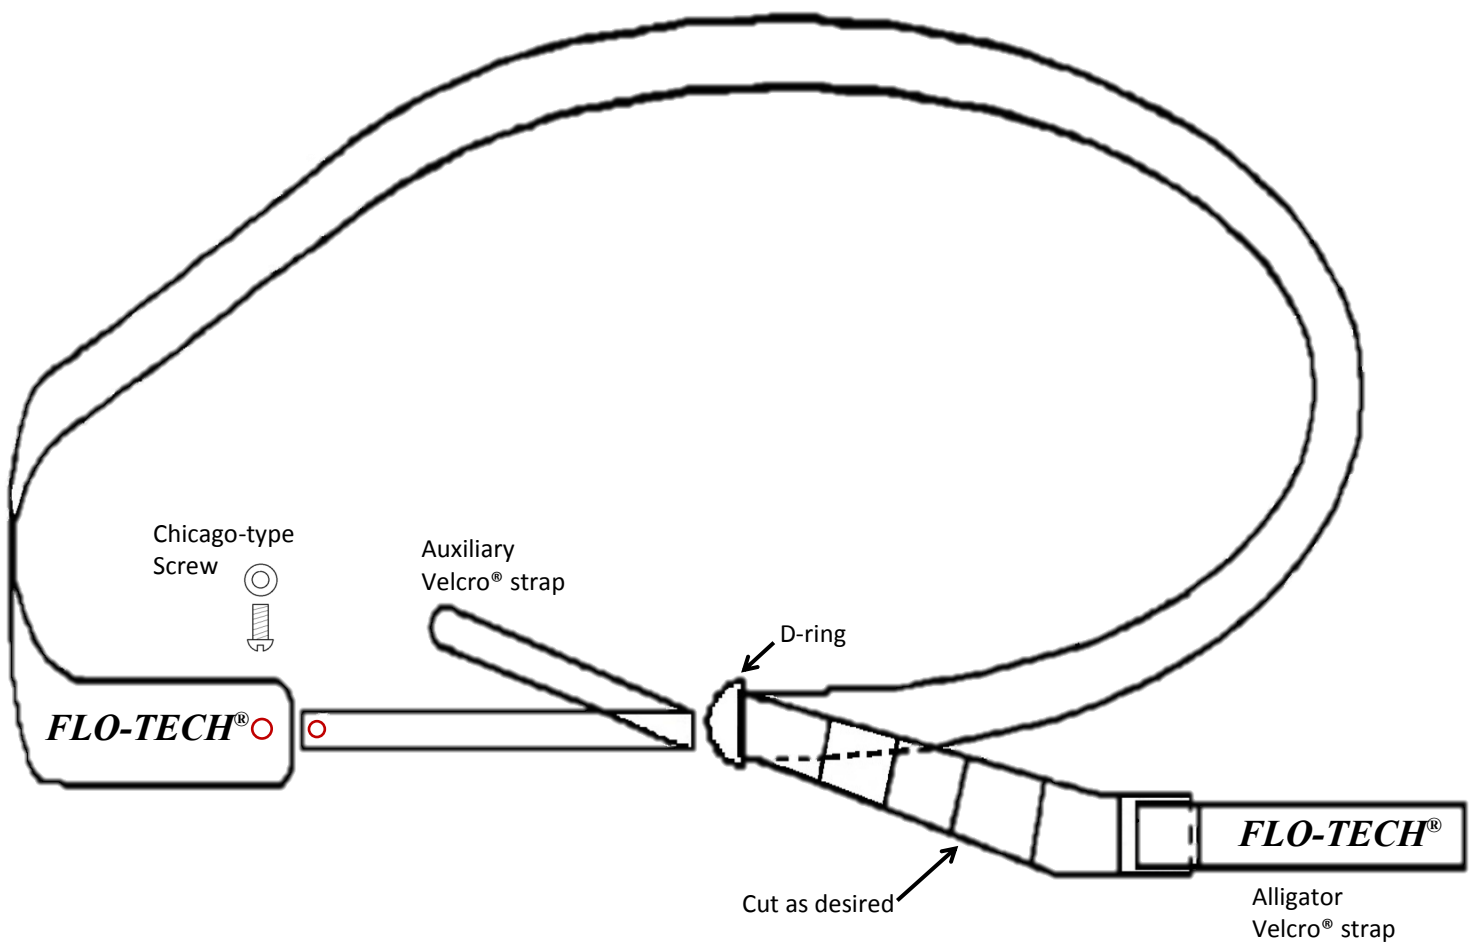

Trans-Femoral Silesian Uni-Belt with 1" Auxiliary Suspension Strap

Shown as Right, simply reverse all to create a Left

FLO-TECH® O & P Systems, Inc.
PO Box 462 - 7325 Halseyville Road
Trumansburg, New York 14886
www.1800FLO-TECH.com

All materials © FLO-TECH® February 2017

Phone: 1-800-FLO-TECH (356-8324)
Phone: (607) 387-3070
Fax: (607) 387-3176
E-mail: info@1800FLO-TECH.com

Trans-Femoral Uni-Belt

Contralateral Hip Section

Neoprene Sections

FLO-TECH[®]

Secure to Velcro[®]
over belt attachment point

Hook Velcro[®]

FLO-TECH[®] O & P Systems, Inc.
PO Box 462 - 7325 Halseyville Road
Trumansburg, New York 14886
www.1800FLO-TECH.com

All materials © FLO-TECH[®] February 2016