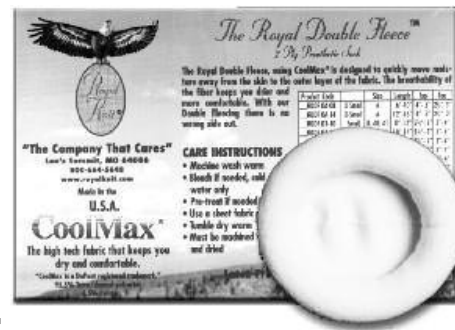

FLO-TECH® O & P Systems, Inc.

Proudly distributes

Royal Knit® socks

Royal Knit CoolMax® socks keep you dry and comfortable and they're priced right. Each sock is of the finest material, design, and manufacturing process. Wear them inside or out, because with Royal Knit's double fleece there is no wrong side.

Features:

- ❖ Cool Max® feature moves moisture away from the skin to the outer layer of fabric, keeps you dry and comfortable.
- ❖ Stretches in all directions to minimize pressure and insure total contact.
- ❖ Machine wash cold, tumble dry warm (bleach and pre-treat if needed)
- ❖ Follow Flo-Tech-Tor™ and VCSPS™ protocol for wearing instructions.