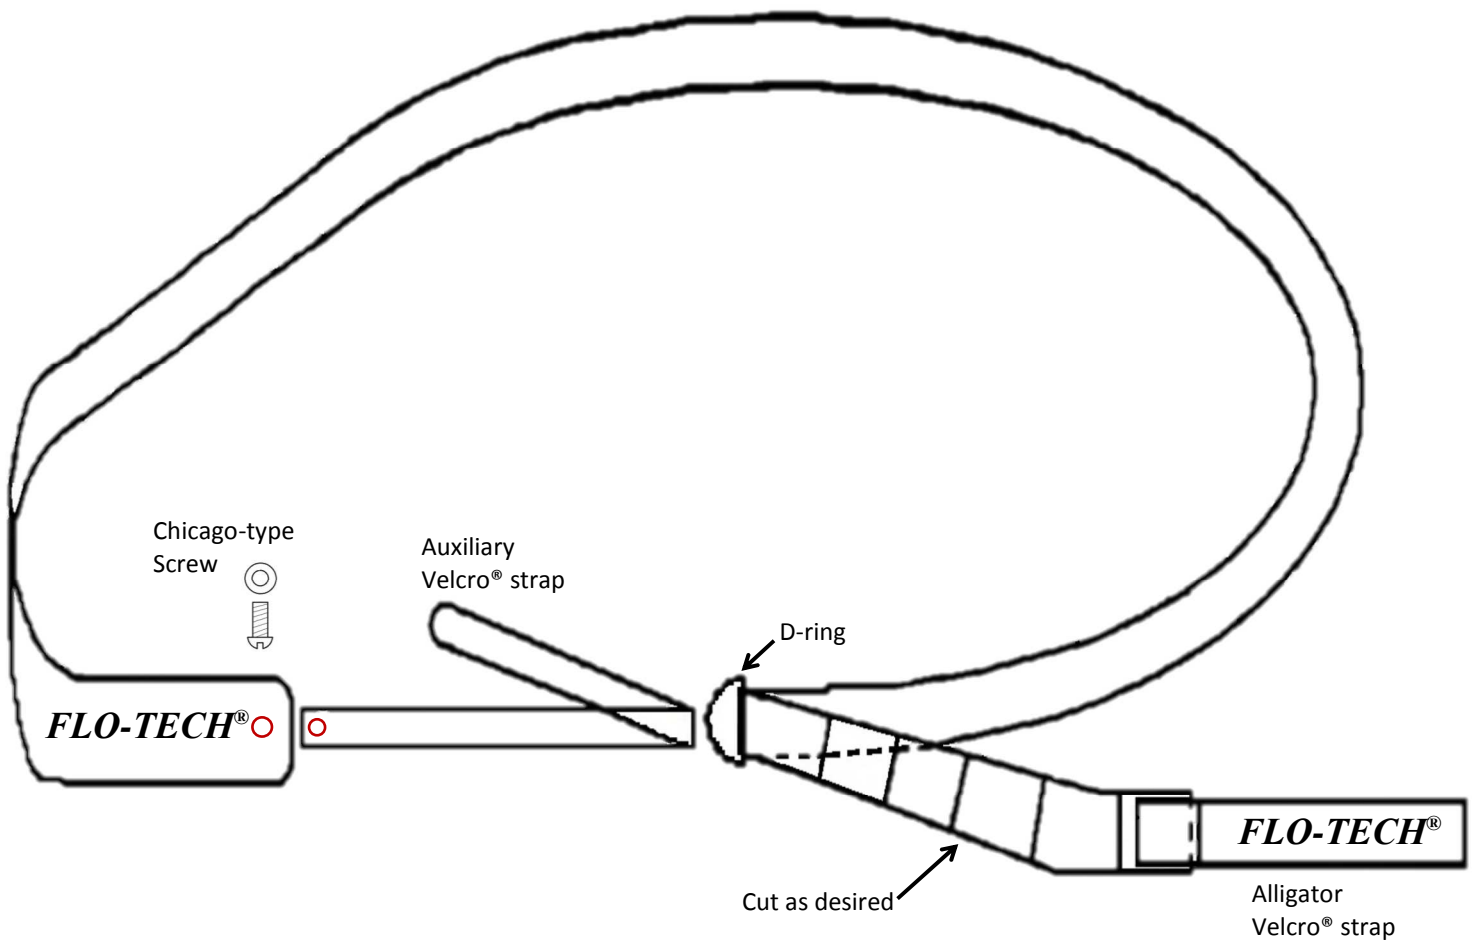

Trans-Femoral Silesian Uni-Belt with 1" Auxiliary Suspension Strap

Shown as Right, simply reverse all to create a Left

FLO-TECH® O & P Systems, Inc.
PO Box 462 - 7325 Halseyville Road
Trumansburg, New York 14886
www.1800FLO-TECH.com

All materials © FLO-TECH® February 2017

Phone: 1-800-FLO-TECH (356-8324)
Phone: (607) 387-3070
Fax: (607) 387-3176
E-mail: info@1800FLO-TECH.com

Trans-Femoral Uni-Belt

Contralateral Hip Section

Neoprene Sections

FLO-TECH[®]

Secure to Velcro[®]
over belt attachment point

Hook Velcro[®]

FLO-TECH[®] O & P Systems, Inc.
PO Box 462 - 7325 Halseyville Road
Trumansburg, New York 14886
www.1800FLO-TECH.com

All materials © FLO-TECH[®] February 2016