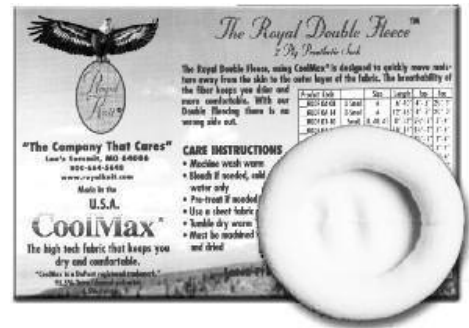

FLO-TECH[®] O & P Systems, Inc.

Proudly distributes

Royal Knit[®] socks

Royal Knit CoolMax[®] socks keep you dry and comfortable and they're priced right. Each sock is of the finest material, design, and manufacturing process. Wear them inside or out, because with Royal Knit's double fleece there is no wrong side.

Features:

- ❖ Cool Max[®] feature moves moisture away from the skin to the outer layer of fabric, keeps you dry and comfortable.
- ❖ Stretches in all directions to minimize pressure and insure total contact.
- ❖ Machine wash cold, tumble dry warm (bleach and pre-treat if needed)
- ❖ Follow Flo-Tech-Tor[™] and VCSPS[™] protocol for wearing instructions.