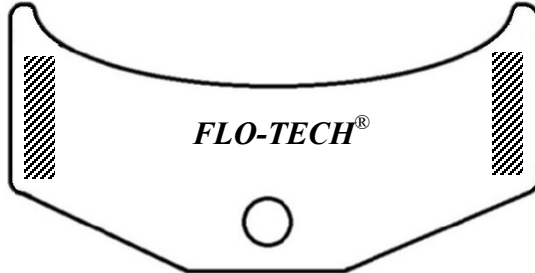

# SOFTIE™–TF Assembly

Pelvic Extension Band

Attach one end to Velcro of Pelvic Band and wrap around waist

Pelvic Band

Attach to hook Velcro on top of Extension Band

Extension Band

Attach bottom hook Velcro to inside of socket band – runs up lateral side of thigh.

TF Socket Band

Wrap around socket

Distal Cap

Apply at Distal End of SOFTIE™